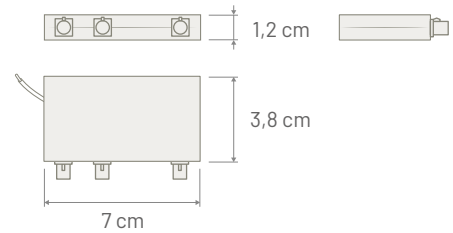

Antenna IN: DIN Female / AM/FM OUT : DIN Male / DAB: SMB Female 90°

Antenna IN: ISO Female / AM/FM OUT : DIN Male / DAB: SMB Female 90°

TECHNICAL SPECIFICATION

AM / FM / DAB

Short description	AM/FM/DAM Passive Splitter allow to recover the DAB signals from an AM/FM active or passive antenna ready for digital radio
Active Splitter Connectors	FAKRA Male Waterblue for IN and OUT
Power Supply	--
Consumption	--
Impedance	50 Ohm
Gain	-2 dB
VSWR	FM: 2 : 1 / DAB: 2 : 1
Protection Class	IP40
Mounting	Internal of the vehicle with adhesive tape or plastic cable tie

Dimensions

AVAILABLE VERSIONS

	SPLITTER CONNECTOR SIDE	CABLE TYPE	CABLE LENGHT	ANTENNA / TUNER CONNECTOR SIDE
P/N: 7132082	FAKRA Female Waterblue	RG 174	500 mm	SMB Female 90°
P/N: 7132083	FAKRA Female Waterblue	RG 174	500 mm	SMA Male
P/N: 7132084	FAKRA Female Waterblue	RG 174	500 mm	FAKRA Female Waterblue
P/N: 7132085	FAKRA Female Waterblue	RG 58	500 mm	DIN Female